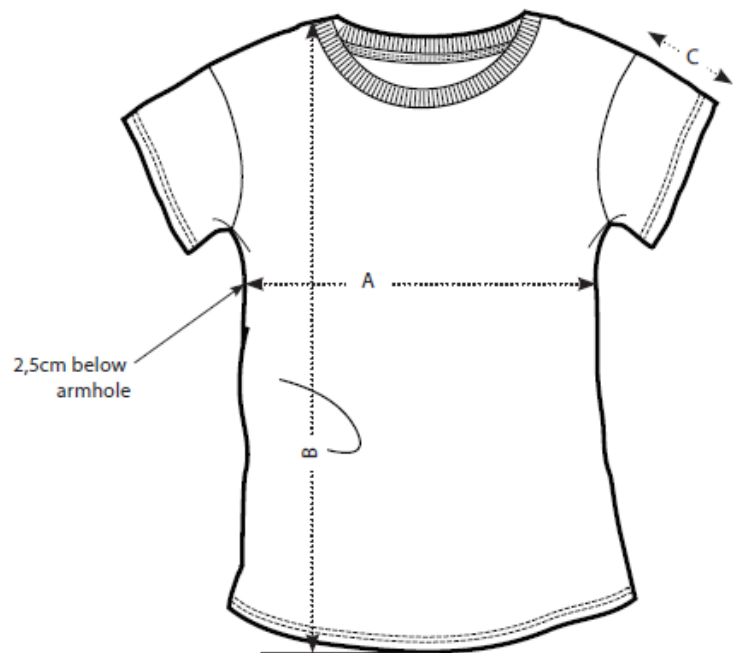

MEN'S WHITE CAMPAIGN T-SHIRT

FRONT

BACK

	SIZES	Small	Medium	Large	X large
A	Half Chest 2,5cm below armhole	48	51	54	57
B	Body Length (from HPS)	69,5	71,5	73,5	75,5
C	Sleeve length	20,5	20,5	21,5	21,5