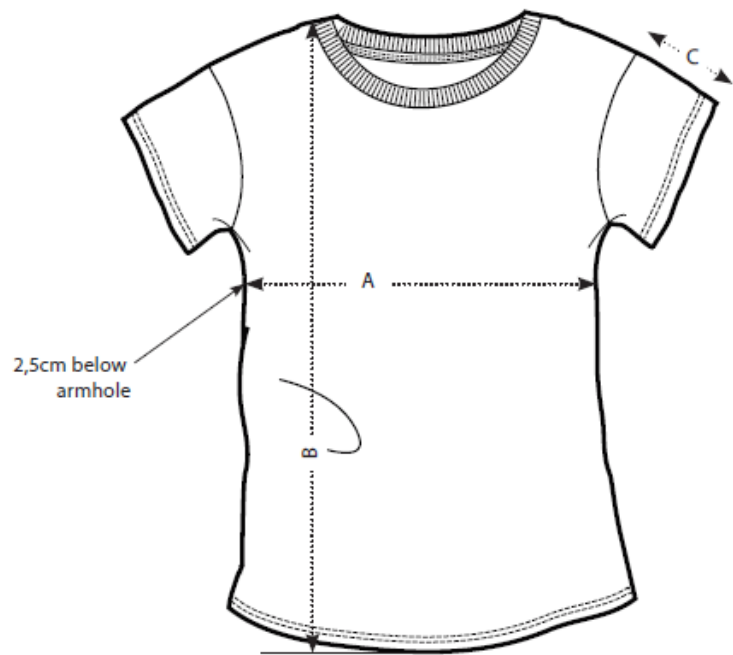

MEN'S LIMITED EDITION T-SHIRT

FRONT

BACK

	SIZES	Small	Medium	Large	X large
A	Half Chest 2,5cm below armhole	48	51	54	57
B	Body Length (from HPS)	69,5	71,5	73,5	75,5
C	Sleeve length	20,5	20,5	21,5	21,5